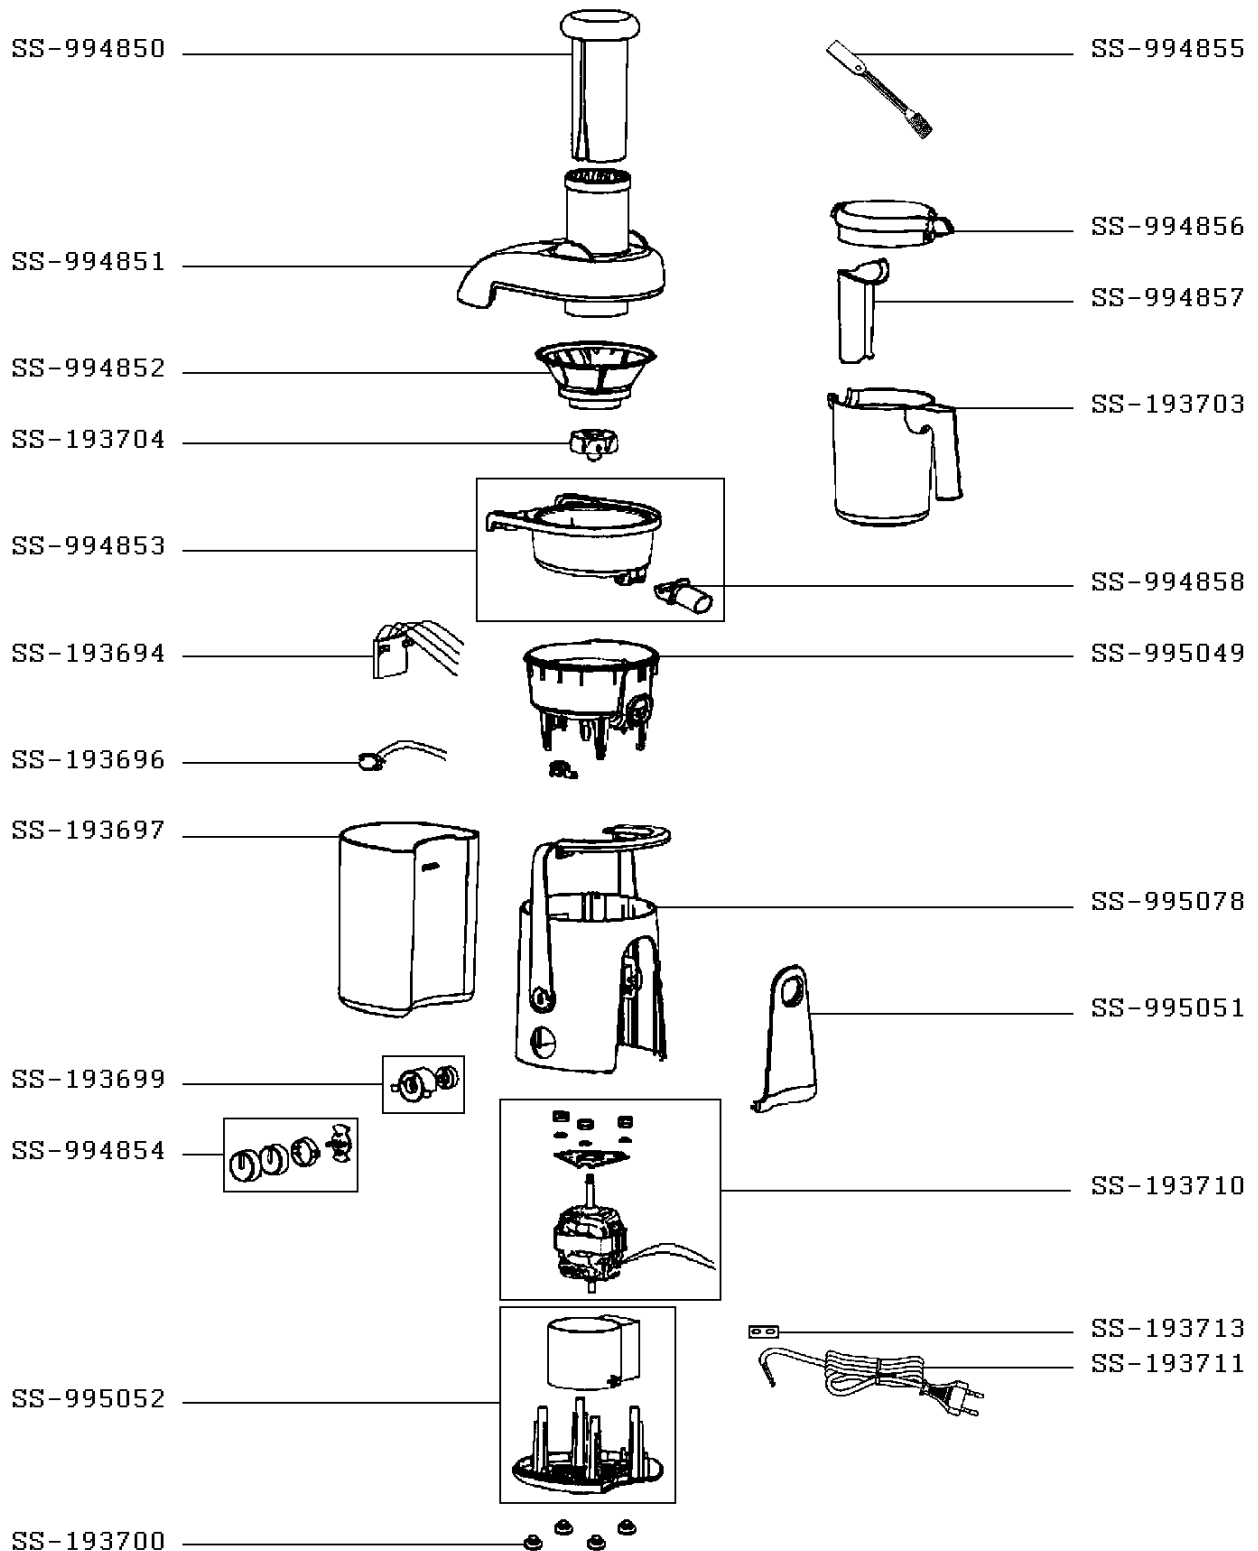

Moulinex

# CENTRIFUGAL JUICE EXTRACTOR EASY FRUIT

JU585H39/2D0  
700W

CREATION  
EDIT

6/2/2014  
8/18/2014

PAGE  
1/1

COUNTRY  
AF

FAMILY  
III